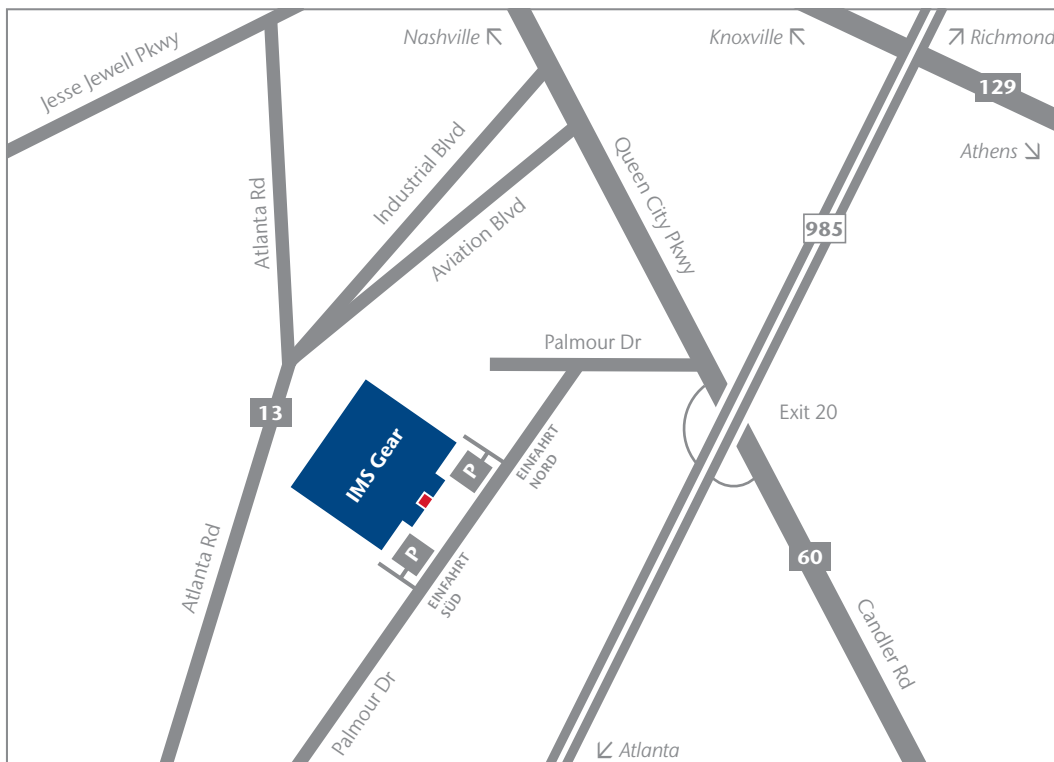

Lageplan

IMS:GEAR

IMS Gear Georgia Inc.
 1234 Palmour Drive
 Gainesville, GA 30501
 Tel. +1 770 840-9600
 Fax +1 770 840-8044
www.imsgear.com

Verkaufsbüro
IMS Gear Planetary Gears Inc.
 1234 Palmour Drive
 Gainesville, GA 30501
 Tel. +1 770 840-9600 ext 159
 Fax +1 770 840-8044
www.imsgear.com

Detailplan:
Gainesville